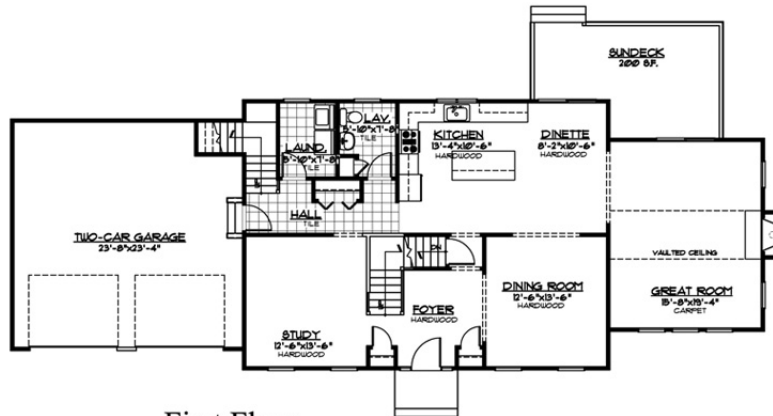

First Floor
1,384 S.F.