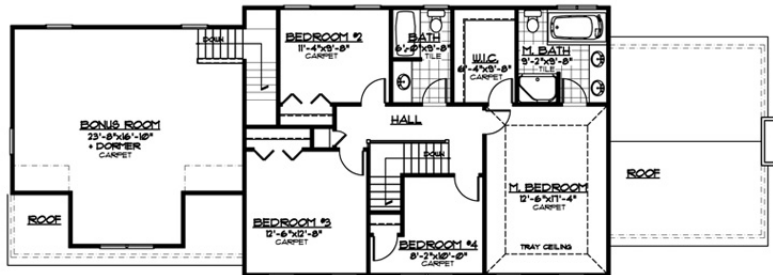

Second Floor
1,544 S.F.

The Wyndham
Total Living Area: 2,928 S.F.
May, 2008