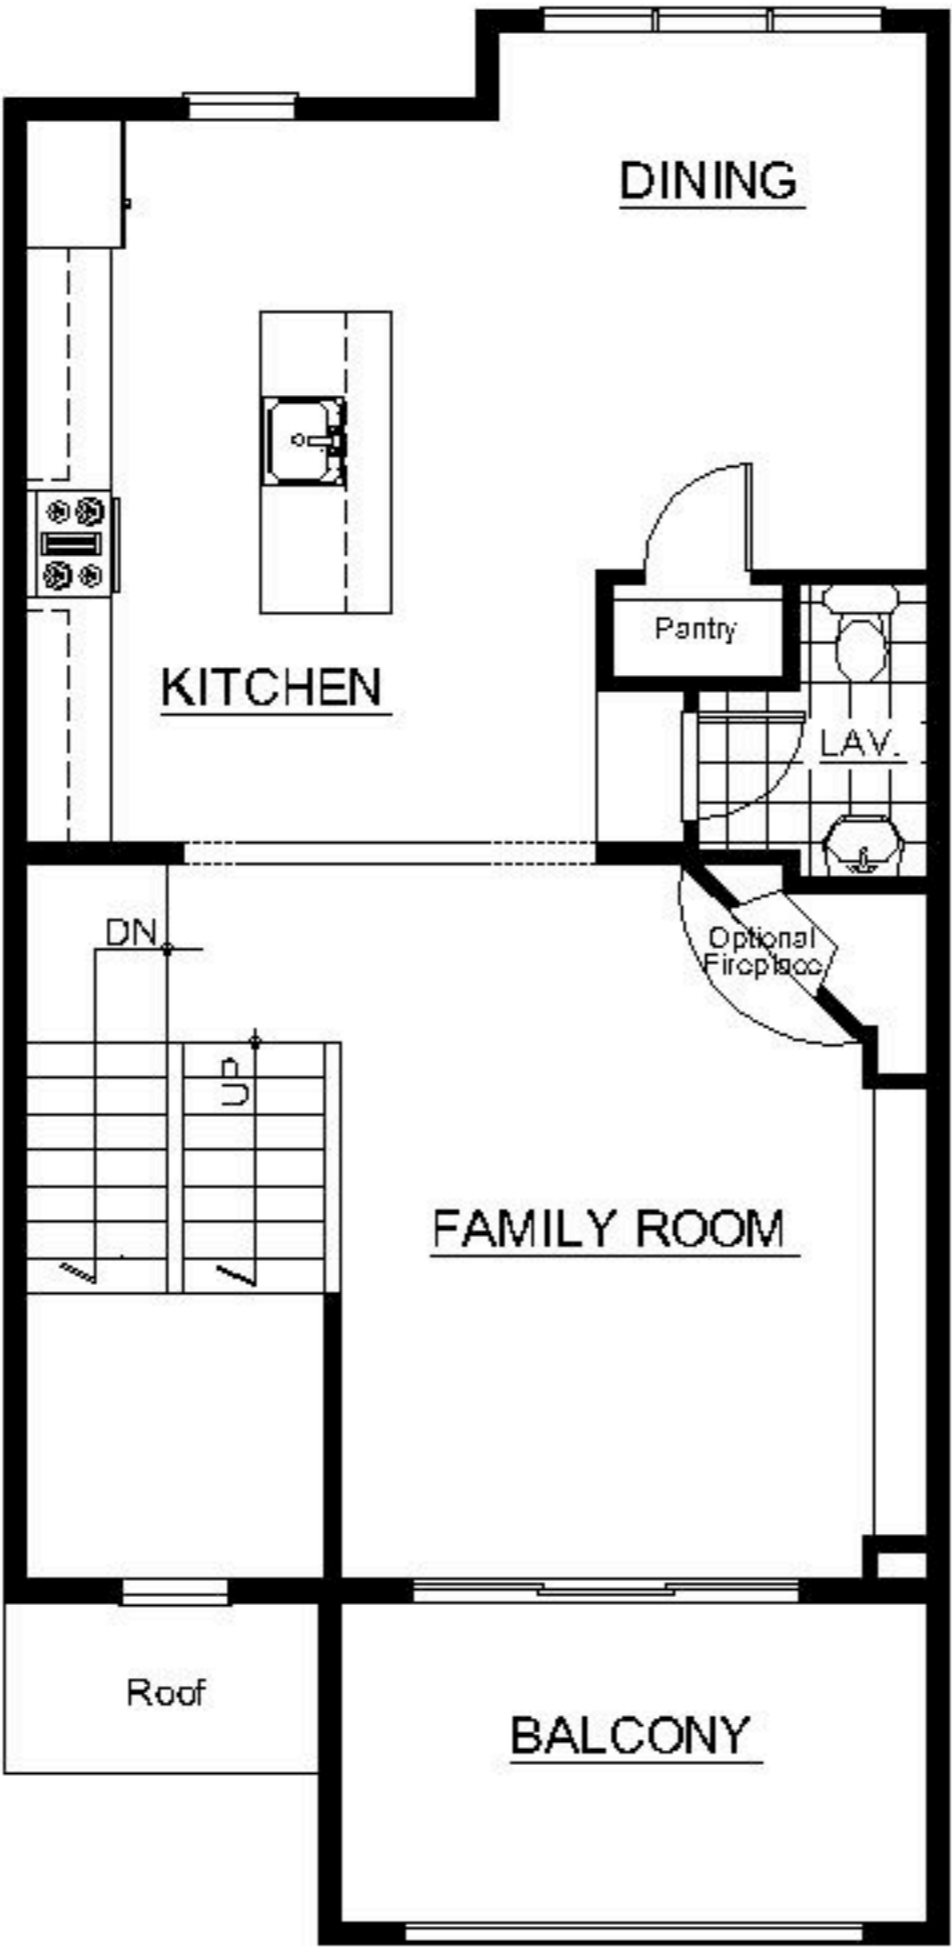

The Chatfield

Finished Area 1,830 s.f.

Lower Level
Finished Area 140 s.f.

First Floor
Finished Area 780 s.f.
Balcony 100 s.f.

Second Floor
Finished Area 910 S.f.