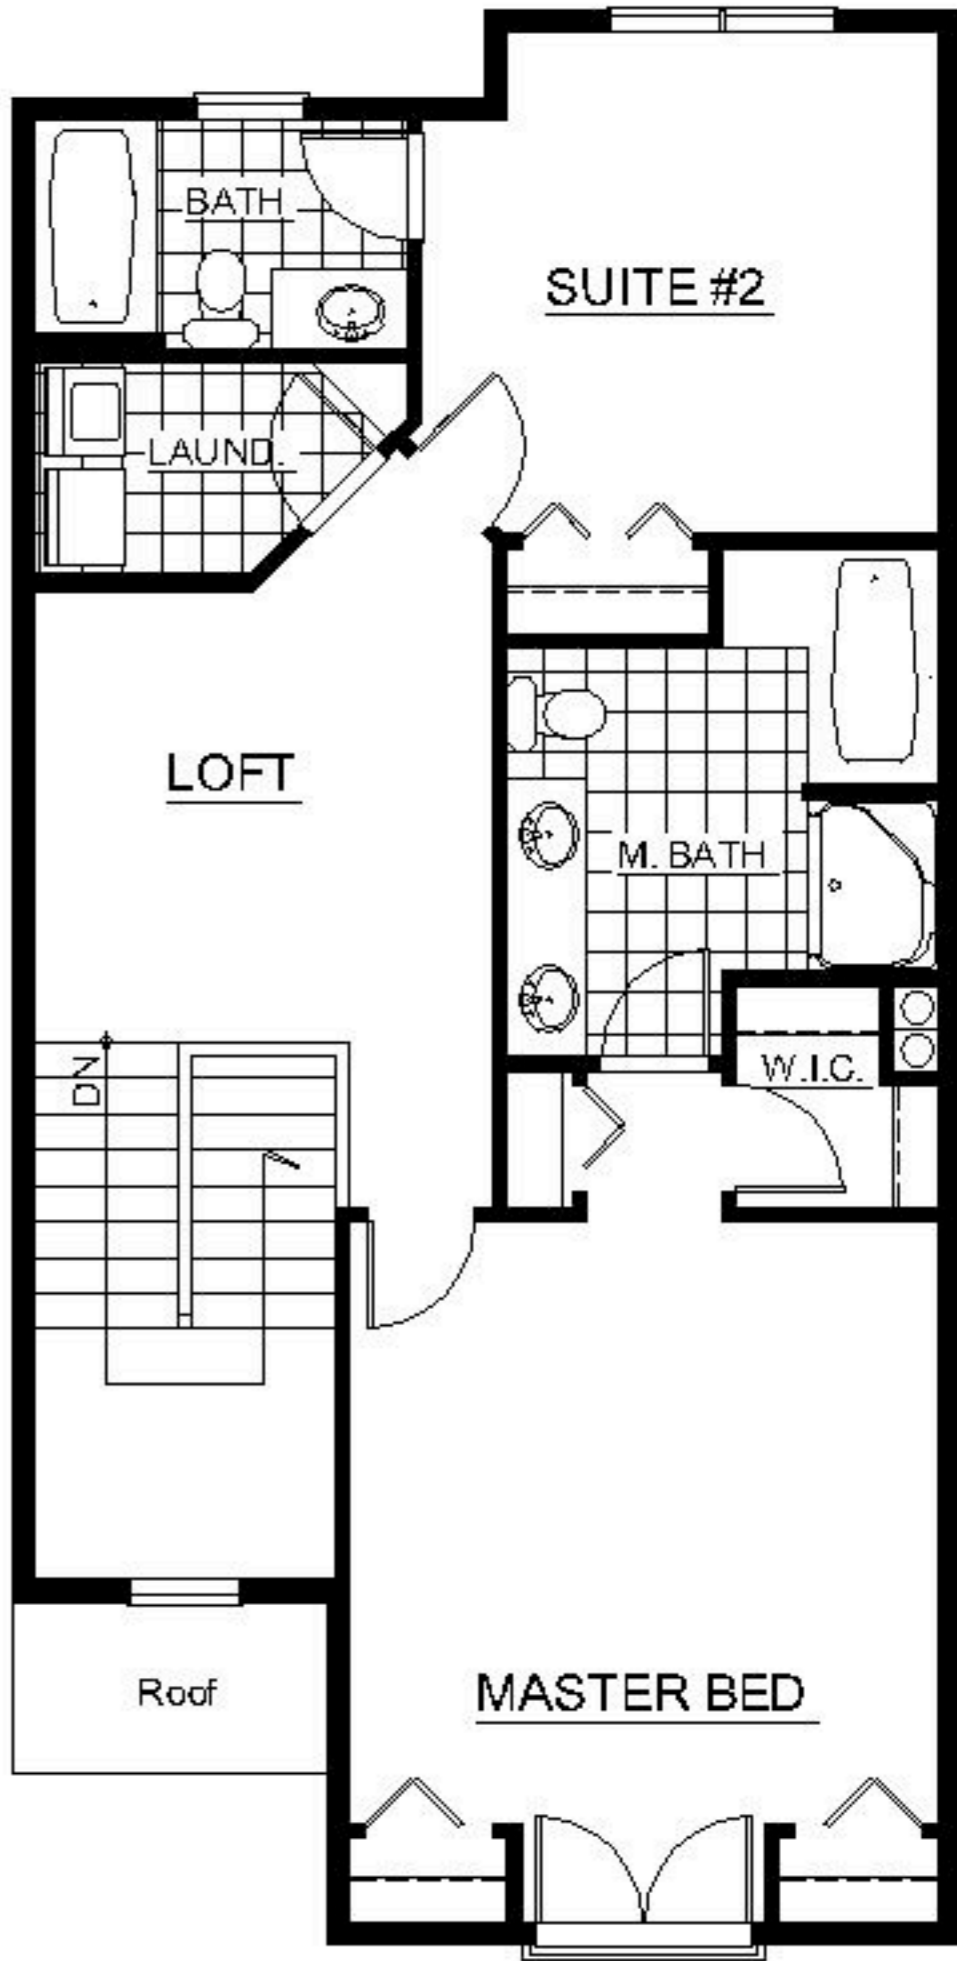

The Chatfield

Finished Area 1,830 s.f.

Lower Level
Finished Area 140 s.f.

First Floor
Finished Area 780 s.f.
Balcony 100 s.f.

Second Floor
Finished Area 910 S.f.