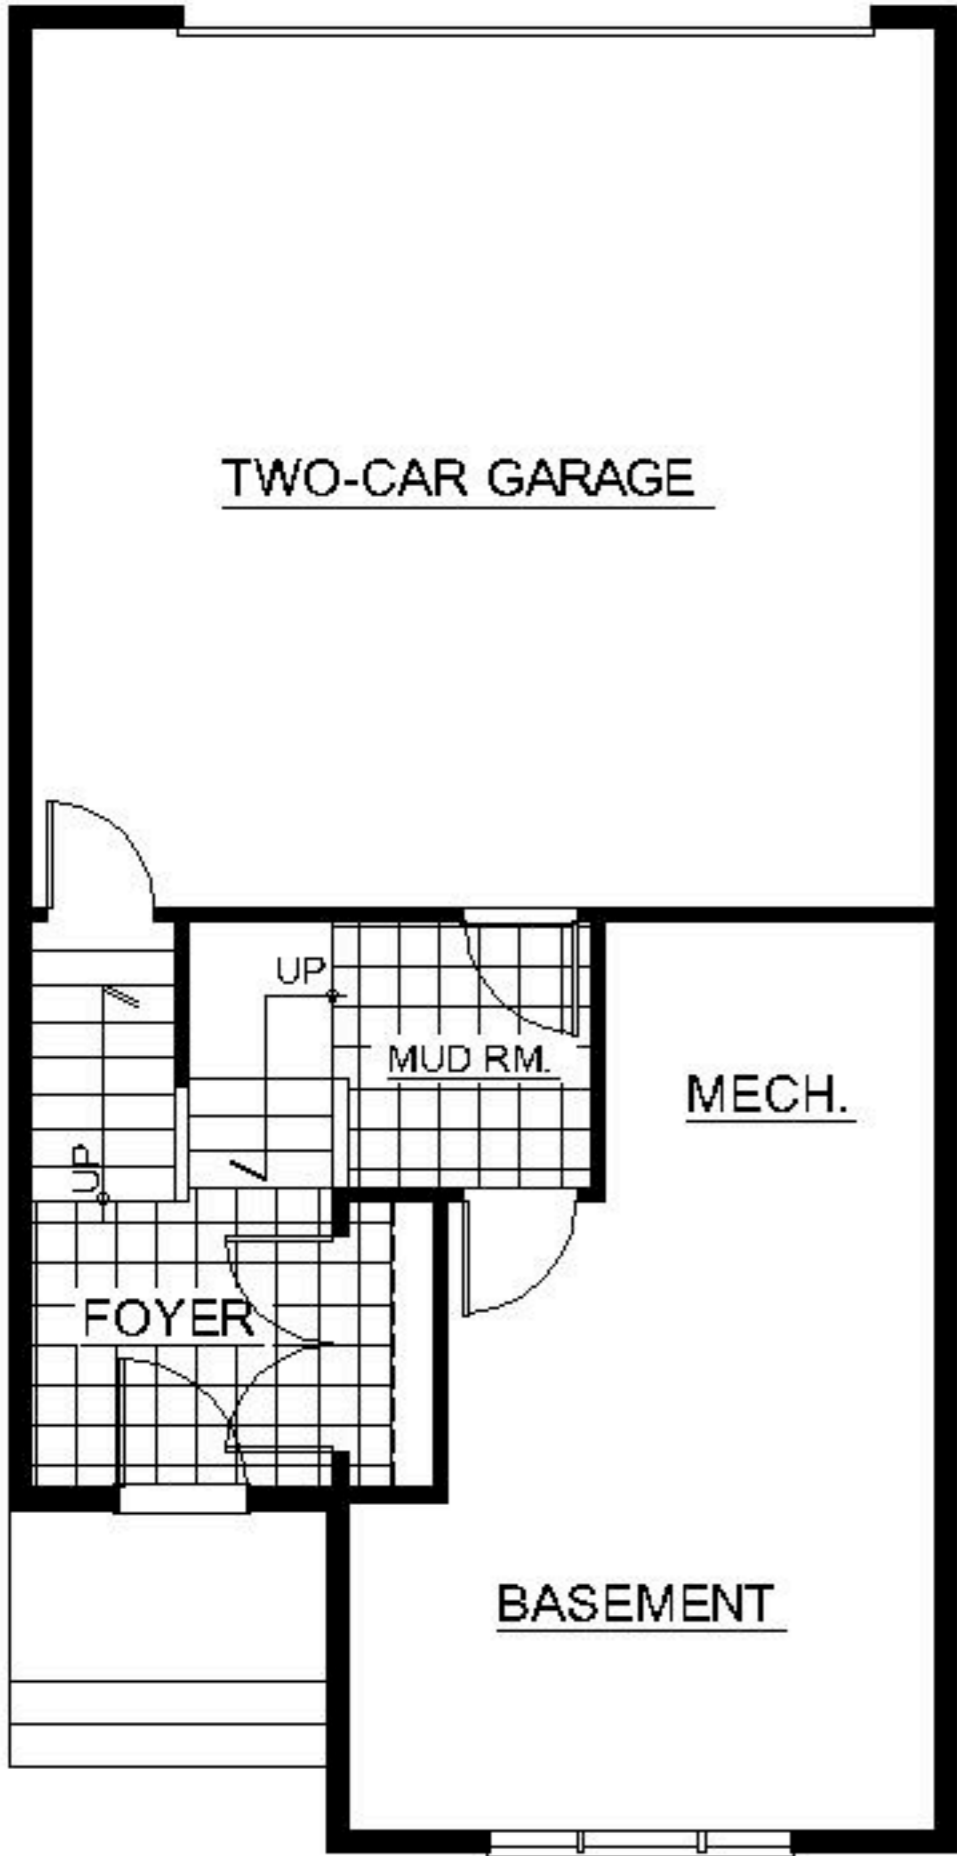

The Chatfield

Finished Area 1,830 s.f.

Lower Level
Finished Area 140 s.f.

First Floor
Finished Area 780 s.f.
Balcony 100 s.f.

Second Floor
Finished Area 910 S.f.