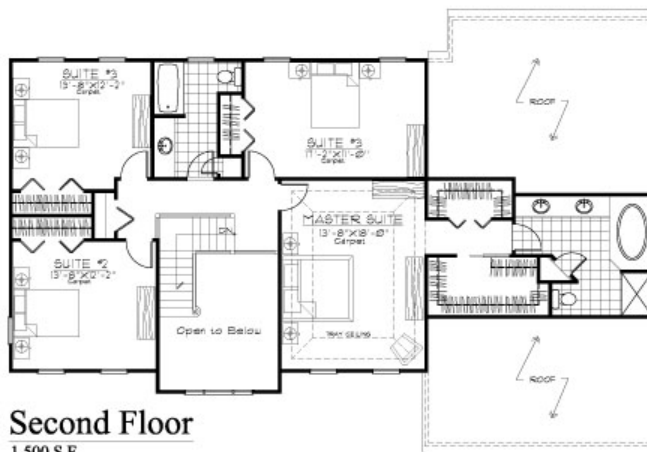

Second Floor
1,500 S.F.

The Residence Four
Total Living Area: 3,100 S.F.