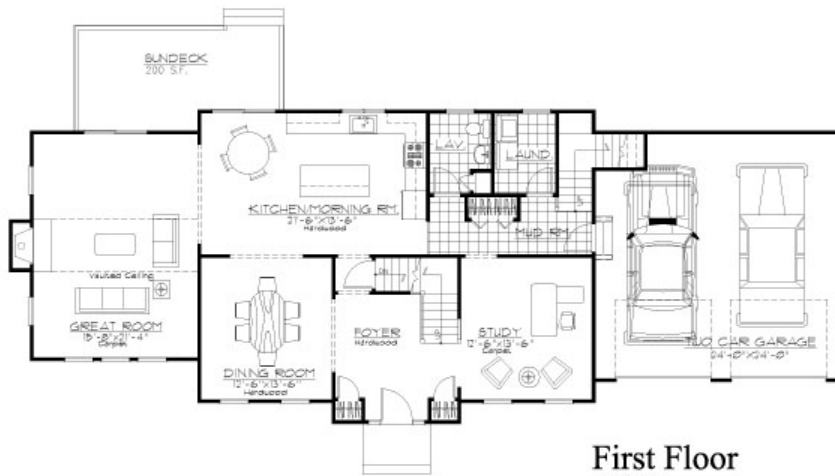

Front View

The Residence One
Total Living Area: 3,000 S.F.