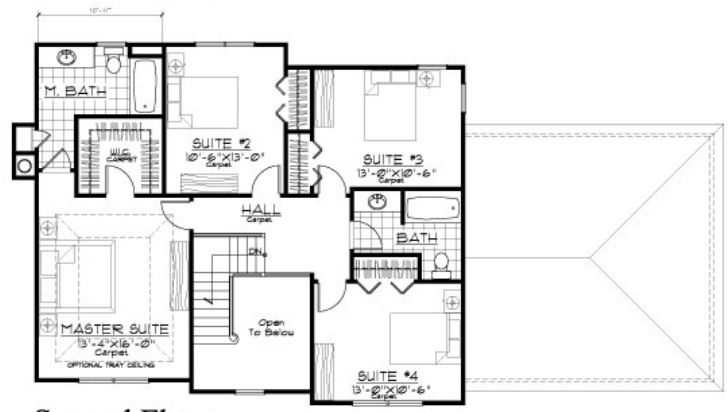

**Front View
Elevation B**

**First Floor
1,146 S.F.**

**Second Floor
1,146 S.F.**

The Heath
Total Living Area: 2,292 S.F.
December 1st, 2006

Plans are subject to change. All dimensions have been calculated from architectural drawings and may be subject to minor variations during construction. All optional features are not noted. Please refer to standard features sheet and price list for details.