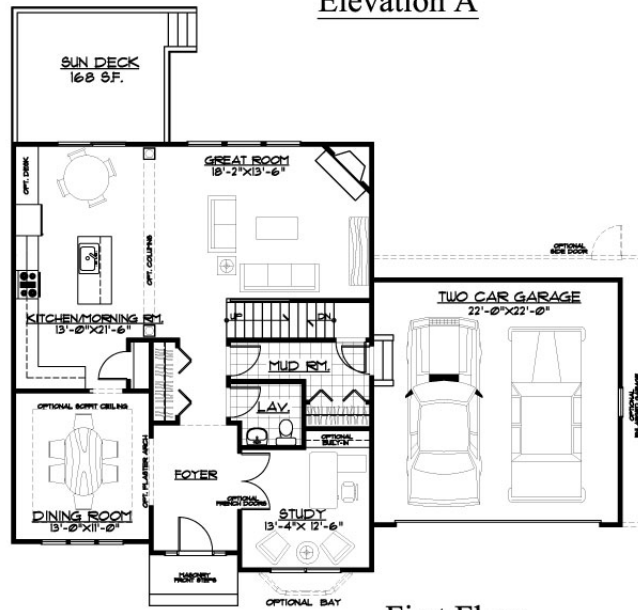

First Floor
1,174 S.F.