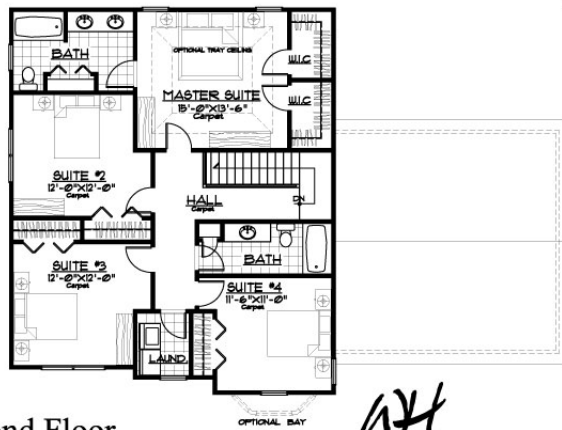

Second Floor
1,174 S.F.

The Carver
Total Living Area: 2,348 S.F.