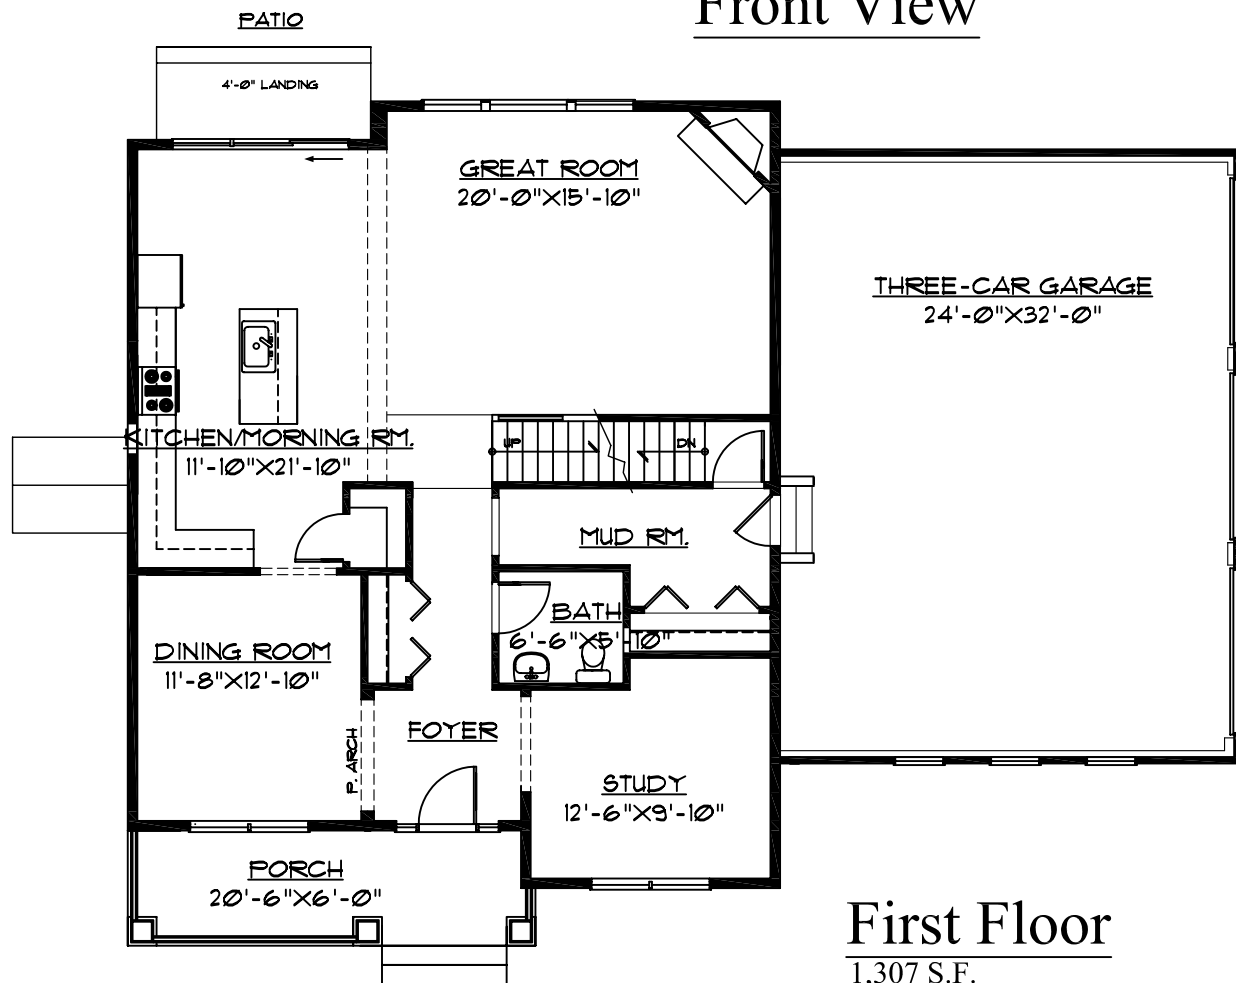

Front View

First Floor
1,307 S.F.

Second Floor
1,805 S.F.

The Residence @ Home Site 49
Shining Rock, Northbridge, MA
Total Living Area: 3,112 S.F.

Plans are subject to change. All dimensions have been calculated from architectural drawings and may be subject to minor variations during construction. All optional features are not noted. Please refer to standard features sheet and price list for details.