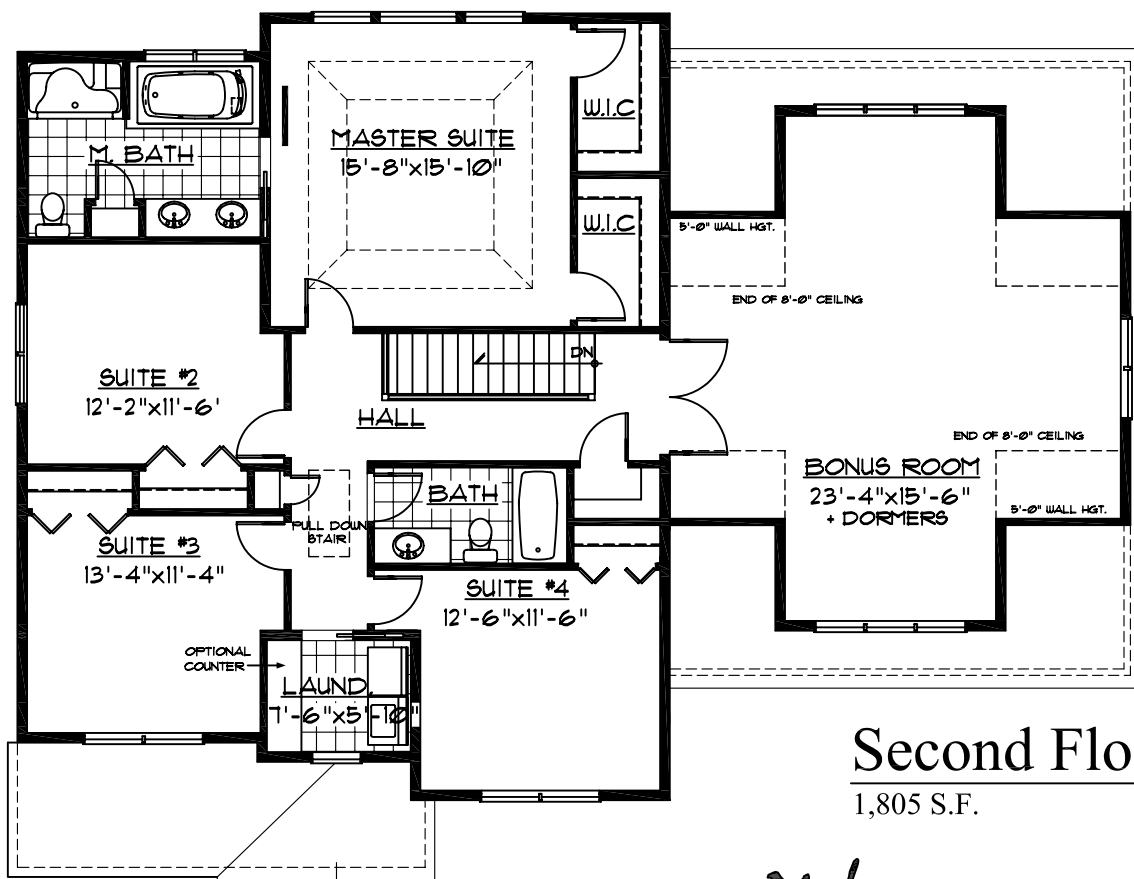

Front View

First Floor
1,307 S.F.

Second Floor
1,805 S.F.

The Residence @ Home Site 49
Shining Rock, Northbridge, MA
Total Living Area: 3,112 S.F.

Plans are subject to change. All dimensions have been calculated from architectural drawings and may be subject to minor variations during construction. All optional features are not noted. Please refer to standard features sheet and price list for details.